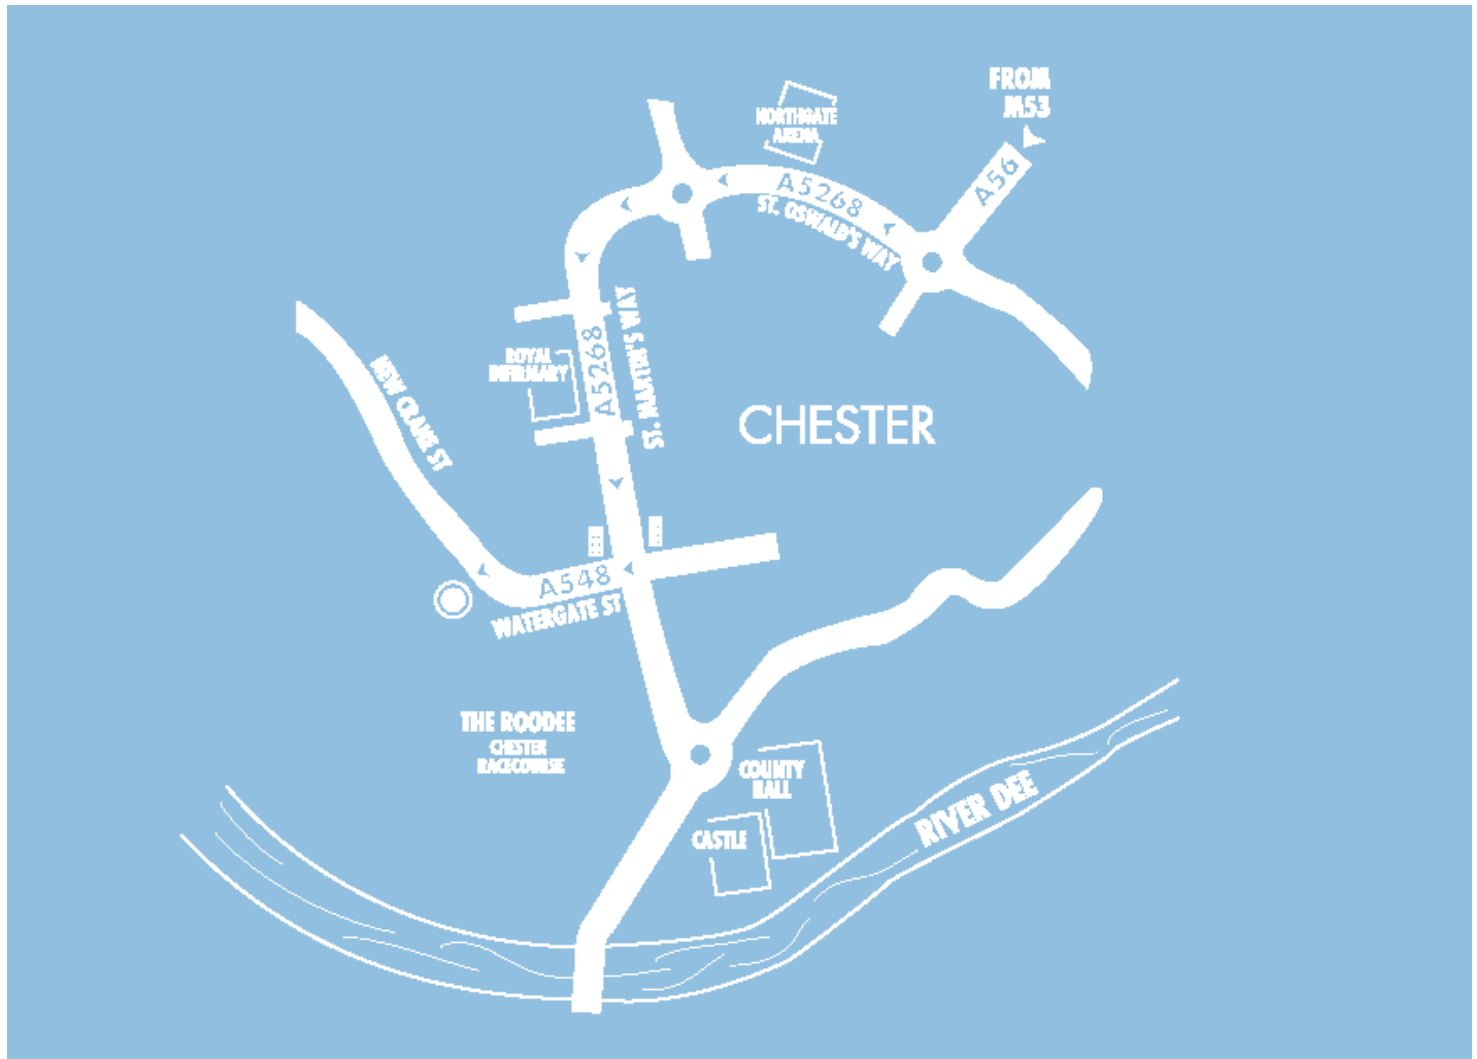

Directions to Chester Racecourse

Travel details

The Racecourse is situated in the heart of Chester supported by an extensive road and rail network.

By Road

The M53, M56, M6 and A483 are all in close proximity to Chester providing excellent links from Liverpool, Manchester, North Wales and the south of England.

Car Parking

Car parking will be available at the Racecourse for delegates. If you are a disabled badge holder and would like to reserve a space please contact: poyan.chan@lga.gov.uk or tel: 020 7664 3014.

By Rail

Please call 08457 484 950 for the Trainline or try www.thetrainline.com.

The station is 20-30 minutes walk from the Racecourse through the picturesque Chester city centre.

By Air

Call 01244 522 012/3 Hawarden airport, Deeside for Helicopter / light aircraft landing facilities. Helicopters are allowed to land on the racecourse by prior consent with the Racecourse only.